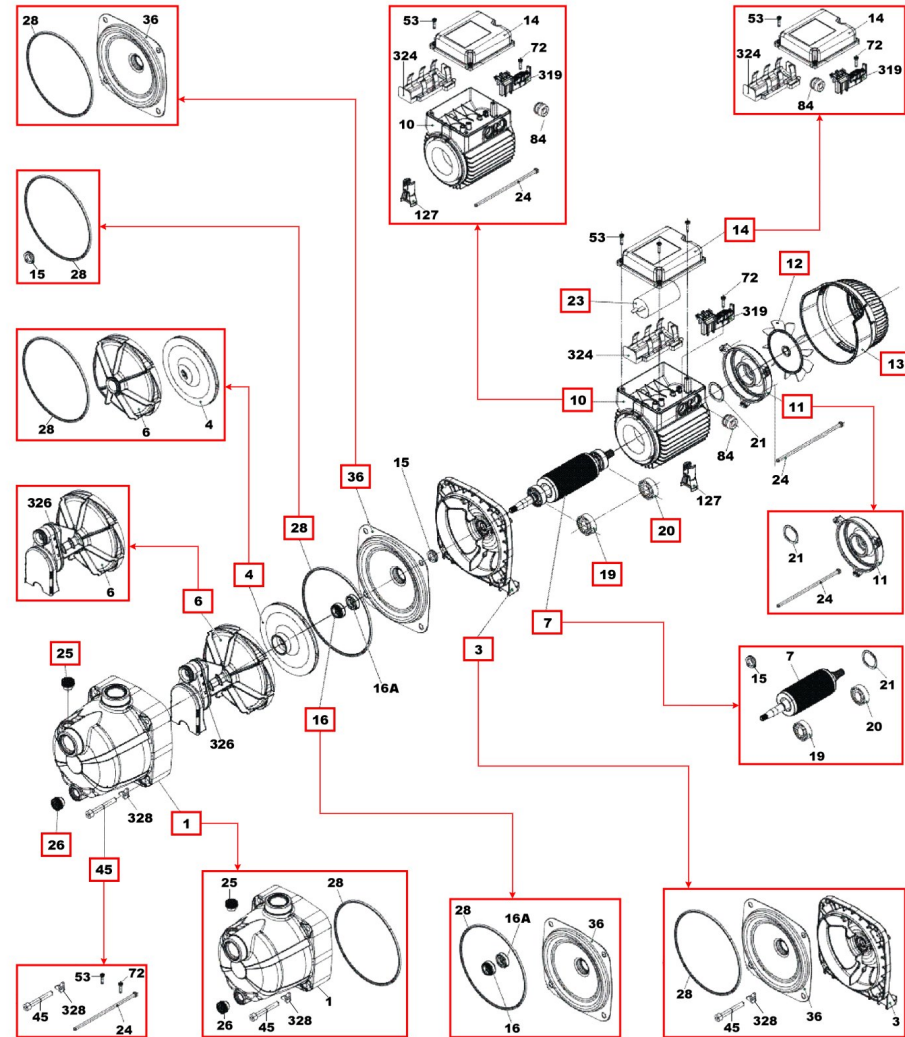

Pump Model - version

JETCOM 82 M - N.2.- -

Attention: check the correspondence with the serial number of the pump.

Company Name
Contact
Telephone
FAX
E-Mail address

Receiver

From

JETCOM 82 M - N.2.- - @ 102670020_d

JETCOM 82 M @ 102670020

Item	Quant	Item no.	Description	Unit pr.
1	1	R00005106	PUMP BODY	On req.
13	1	R00004183	FAN GUARD	On req.
12	1	R00004002	FAN	On req.
3	1	R00005170	SUPPORT	On req.
7	1	R00005146	MOTOR SHAFT	On req.
28	1	R00004187	OR	On req.
45	1	R00005172	NUTS AND BOLTS	On req.
19	1	R00005129	FRONT BEARING	On req.
20	1	R00005112	REAR BEARING	On req.
23	1	R00004009	CAPACITOR	On req.
4	1	R00004010	IMPELLER	On req.
11	1	R00004011	MOTOR COVER	On req.
10	1	R00005131	MOTOR	On req.
6	1	R00004028	DIFFUSER ASSEMBLY	On req.
16	1	R00004547	SEAL	On req.
14	1	R00004811	TERMINAL BOARD	On req.
36	1	R00004016	MECHANICAL SEAL COVER	On req.
25	1	R00004017	LOAD PLUG	On req.
26	1	R00004018	DISCHARGE PLUG	On req.